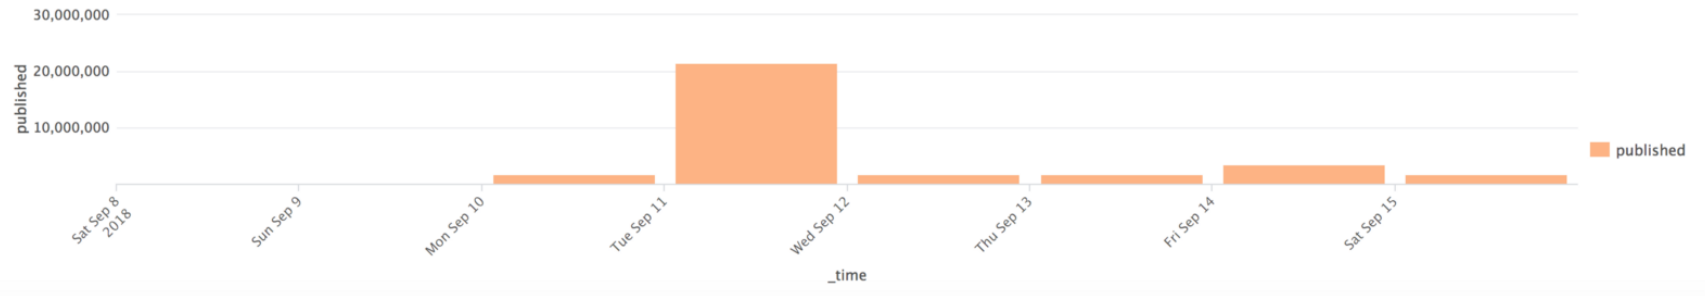

CUFA Statistics

p95_response_time 0.312

total_number_of_requests 11573

1m ago

Catalog Parser Published Events (per day)